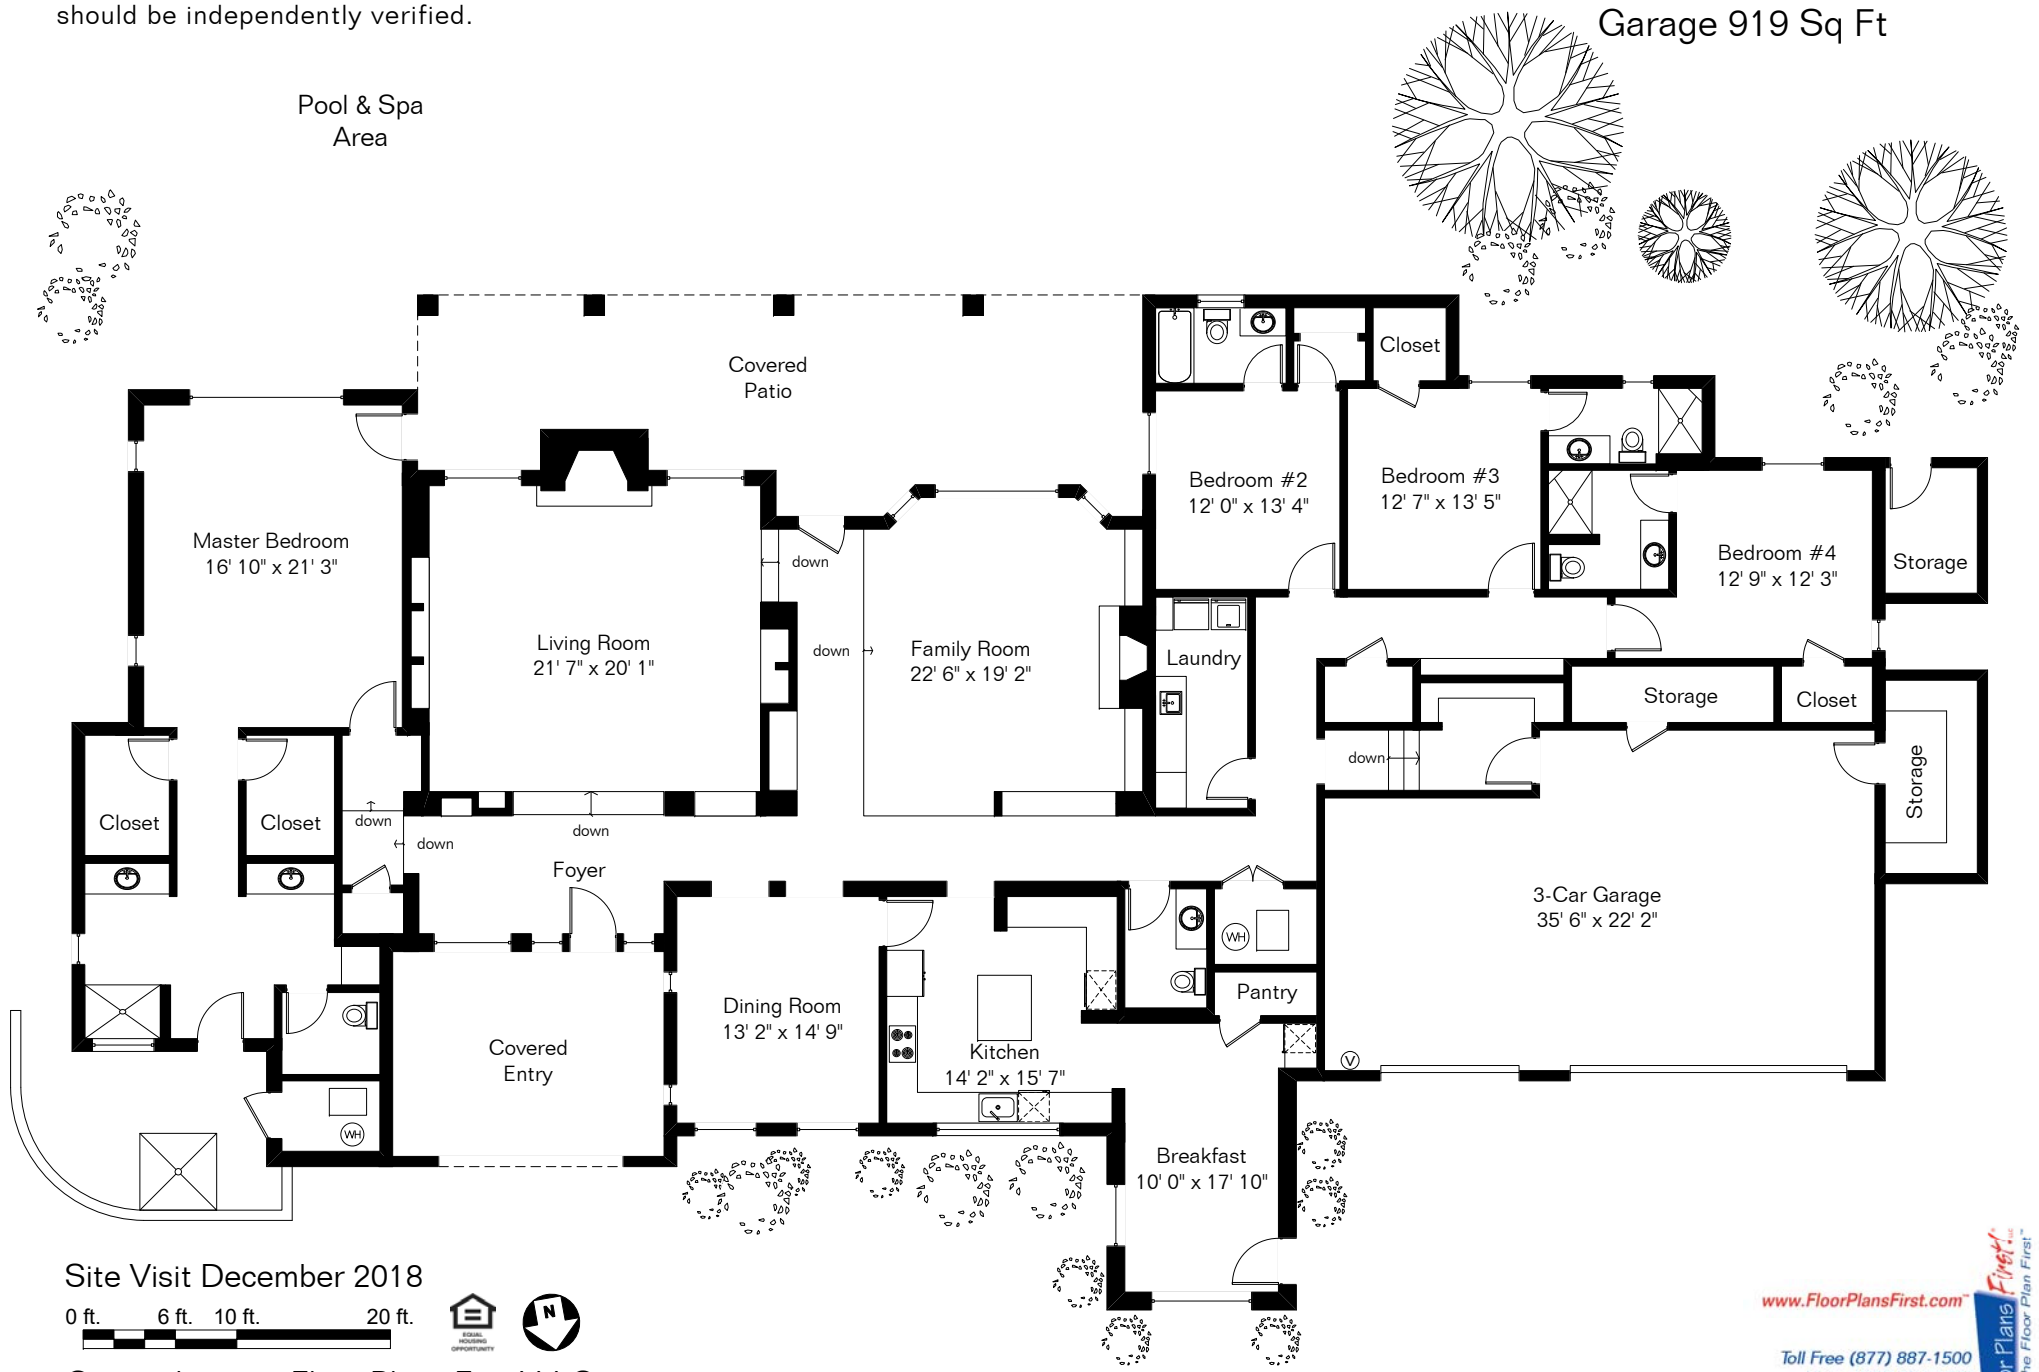

The square footages and room size information are deemed to be reliable but are not guaranteed and should be independently verified.

# 5141 N Camino Sumo

Living Area 4,321 Sq Ft  
Covered Outside Areas 754 Sq Ft  
Garage 919 Sq Ft

Pool & Spa Area

Site Visit December 2018

0 ft. 6 ft. 10 ft. 20 ft.

Copyright 2018 Floor Plans First! LLC  
All Rights Reserved.